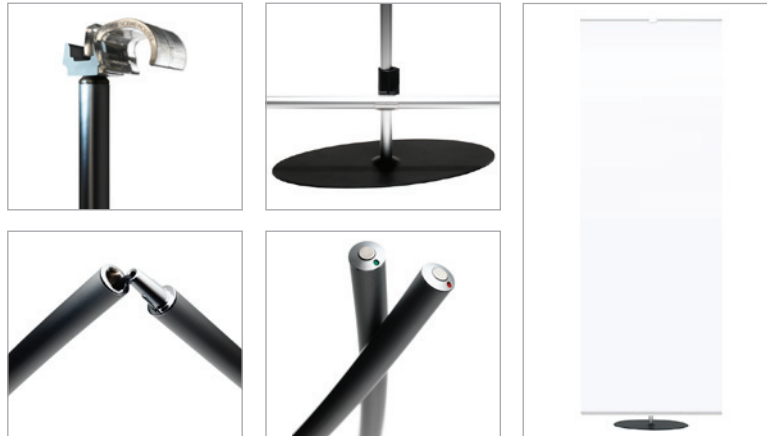

Scene FoldUp, Flexible fabrics

Specifications: Scene FoldUp

CONSTRUCTION
Alloyed aluminium profiles.

VARIATIONS:
Backdrop: Straight, Curved or Bit'a'Both (curved and straight)
Bannerstand: Straight

GRAPHIC MATERIAL:
Textile graphics

WIDTH:
Backdrop: each variation is 3 meters
Bannerstand: 75 cm

HEIGHT:
Backdrop/Bannerstand: 2,25 meters

WEIGHT:
Backdrop: 10 kg, Bannerstand: 4 kg
(all weights are complete with bag and graphic)

Footprints

What is Scene FoldUp?

Scene FoldUp is a selection of innovative fabric displays (backdrop and bannerstand) that are light and mobile. Making your next event stress-free, Scene FoldUp's backdrop uses the latest in fabric print to give you a flexible display that can be transported easy. Set up in minutes, you can have a curved, straight or Bit'a'Both backdrop that perfectly frames your booth. Used in tandem with the Scene FoldUp bannerstand, you will be able to present your latest campaign in style. Scene FoldUp is available is ready-to-deploy kits with LaunchPack. Ready, steady, go!

Why choose Scene FoldUp:

- Light weight and impressive size (3 x 2,25 meters)
- Easy to transport and simple to setup
- Ready to deploy kits that are perfect for public events, mobile campaigns and taste-testings
- Flexible shapes with the latest technology