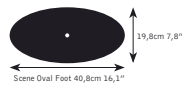

WIDTH:
Backdrop: each variation is 3 meters
Bannerstand: 75 cm

HEIGHT:
Backdrop/Bannerstand: 2,25 meters

WEIGHT:
Backdrop: 10 kg, Bannerstand: 4 kg
(all weights are complete with bag and graphic)

Footprints