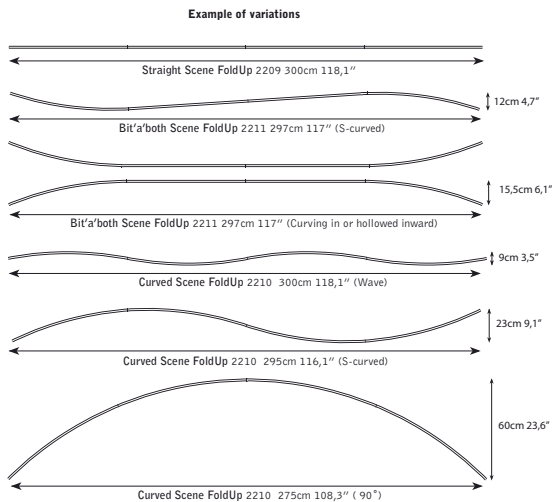

Scene FoldUp, Flexible fabrics

Specifications: Scene FoldUp

CONSTRUCTION
Alloyed aluminium profiles.

VARIATIONS:
Backdrop: Straight, Curved or Bit'a'Both (curved and straight)
Bannerstand: Straight

GRAPHIC MATERIAL:
Textile graphics

WIDTH:
Backdrop: each variation is 3 meters
Bannerstand: 75 cm

HEIGHT:
Backdrop/Bannerstand: 2,25 meters

WEIGHT:
Backdrop: 10 kg, Bannerstand: 4 kg
(all weights are complete with bag and graphic)

Footprints

What is Scene FoldUp?

Scene FoldUp is a selection of innovative fabric displays (backdrop and bannerstand) that are light and mobile. Making your next event stress-free, Scene FoldUp's backdrop uses the latest in fabric print to give you a flexible display that can be transported easy. Set up in minutes, you can have a curved, straight or Bit'a'Both backdrop that perfectly frames your booth. Used in tandem with the Scene FoldUp bannerstand, you will be able to present your latest campaign in style. Scene FoldUp is available is ready-to-deploy kits with LaunchPack. Ready, steady, go!

Why choose Scene FoldUp:

- Light weight and impressive size (3 x 2,25 meters)
- Easy to transport and simple to setup
- Ready to deploy kits that are perfect for public events, mobile campaigns and taste-testings
- Flexible shapes with the latest technology